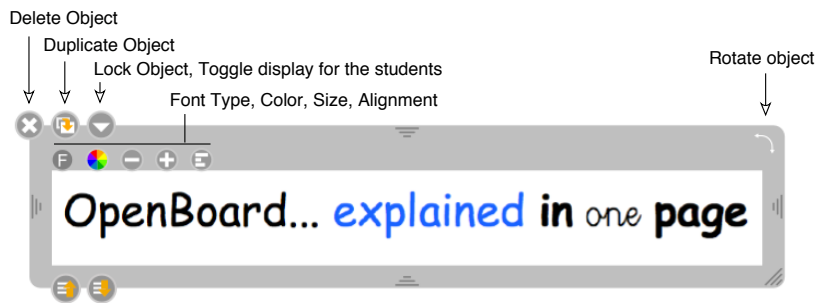

Pen and marker line color
Pen and marker line thickness
Eraser radius
Background color
Show / Hide the Stylus Toolbar
Desktop Mode (brings you to your Desktop, while keeping the annotation features of OpenBoard)
Documents Mode (organize, import or export your courses)
Web Mode (internal or external web browser)
Board Mode
Application Settings and Exit

Undo / Redo last actions (only available while on the current page)
New Page (long click to duplicate the page or to import a page)
Previous or Next Page (with automatic saving)
Erase the page's content (long click to selectively erase elements: annotations, objects, background or all)
Tab to show or hide the flatplan (click and hold to resize)
Tab to show or hide the library (click and hold to resize)

User's sounds, videos, pictures and flash animations

Page Thumbnail (updates automatically)

Actions appear while hovering (Delete, Duplicate, Move)

Click on a thumbnail to activate its page

Arrange Object (one click to Move Forward or Backward, long click to Bring Forward or Send Backward)

Group Objects

Ungroup

Resize Horizontally

Resize object

Interactivities, Applications, Shapes included in OpenBoard

Favorites Folder

Web Search

Trash

Tools : Favorites, New Folder, Search, Move to Trash

Zoom (choose magnifying glass + or - then click on the page). To return to 100%, click on newly appeared magnifying glass button located in the bottom right corner of the screen.

Hand Tool: move within the page
Interact with objects (without editing)
Select Tool: Select and Edit objects
Marker (highlighter)
Eraser
Pen
Laser Pointer
Line Tool
Text Tool
Capture a part of the screen
Show the virtual keyboard

current page / number of pages
current time
2 / 3 11:55
Author : Christian Oihénart